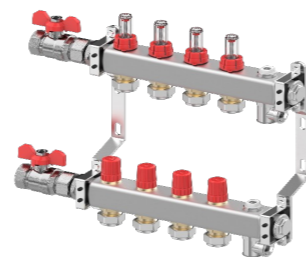

Manifolds, Valves, Pumps & Stats

Manifolds	Product Code
Danfoss 2 Port SSM 2+2 Manifold Set	DF088U0652
Danfoss 3 Port SSM 3+3 Manifold Set	DF088U0653
Danfoss 4 Port SSM 4+4 Manifold Set	DF088U0654
Danfoss 5 Port SSM 5+5 Manifold Set	DF088U0655
Danfoss 6 Port SSM 6+6 Manifold Set	DF088U0656
Danfoss 7 Port SSM 7+7 Manifold Set	DF088U0657
Danfoss 8 Port SSM 8+8 Manifold Set	DF088U0658
Danfoss 9 Port SSM 9+9 Manifold Set	DF088U0659
Danfoss 10 Port SSM 10+10 Manifold Set	DF088U0660
Danfoss 11 Port SSM 11+11 Manifold Set	DF088U0661
Danfoss 12 Port SSM 12+12 Manifold Set	DF088U0662

Includes 16mm eurocones, fill and drain valves, colour coded isolation valves, flow metres and brackets.

Manifold Connections	Product Code
12mm Eurocone connector	MCEUR1213
16mm Eurocone connector	MCEUR16

Pump Sets	Product Code
Danfoss FHM-C1 Mixing Shunt with Grundfos UPM3 Pump	DF088U0094
Danfoss Midi Shunt with Grundfos UPM3 Pump	DF088U0851

Actuators & Valves	Product Code
Danfoss HP22 2 Port Zone Valve	DF087N6609
Danfoss Thermal Actuator 230V	DF088H3112
Danfoss Thermal Actuator 24V	DF088H3110