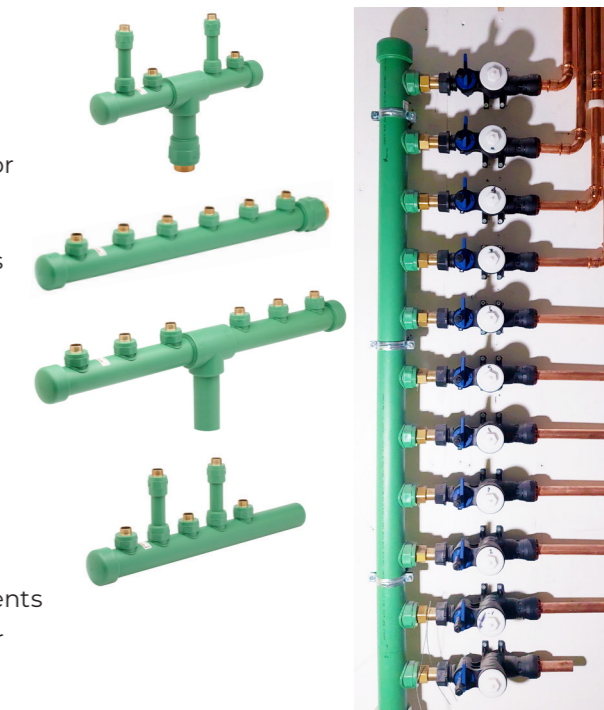

PLASSON® Multiport Manifolds

The PLASSON Multiport Manifold system is designed to connect incoming water mains and enable separation into individual supply pipes for connection of multiple dwellings.

An extensive range of one piece construction manifolds are available with between 2 and 16 outlets. There are two options for connecting the incoming supply, and outlets at either 130mm centres, allowing meter faces to line up, or 90mm centres alternately staggered, both meeting the water utility companies installation requirements for water meters.

- One piece construction from PP-RCT
- 3 outlet to 16 outlet ports from 63mm header
- End Supply and Centre Supply options
- Plain end for connection with PLASSON fitting or 2" MI BSP connection
- 130mm straight or 90mm staggered centres to allow meter installation position as per Water Utility company requirements
- Specifically designed to work with the PLASSON MCP Meter connection point
- Available with or without drain port