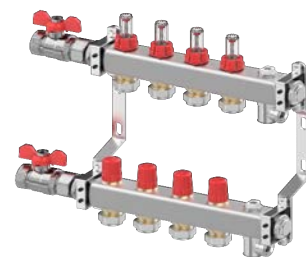

Manifolds, Valves, Pumps & Stats

Manifolds	Product Code
Danfoss 2 Port SSM 2+2 Manifold Set	DF088U0652
Danfoss 3 Port SSM 3+3 Manifold Set	DF088U0653
Danfoss 4 Port SSM 4+4 Manifold Set	DF088U0654
Danfoss 5 Port SSM 5+5 Manifold Set	DF088U0655
Danfoss 6 Port SSM 6+6 Manifold Set	DF088U0656
Danfoss 7 Port SSM 7+7 Manifold Set	DF088U0657
Danfoss 8 Port SSM 8+8 Manifold Set	DF088U0658
Danfoss 9 Port SSM 9+9 Manifold Set	DF088U0659
Danfoss 10 Port SSM 10+10 Manifold Set	DF088U0660
Danfoss 11 Port SSM 11+11 Manifold Set	DF088U0661
Danfoss 12 Port SSM 12+12 Manifold Set	DF088U0662

Includes 16mm eurocones, fill and drain valves, colour coded isolation valves, flow metres and brackets

Manifold Connections	Product Code
12mm Eurocone connector	ETEC12MM
16mm Eurocone connector	ETEC16MM

Pump Sets	Product Code
Danfoss FHM-C1 Mixing Shunt with Grundfos UPM3 Pump	DF088U0094
Danfoss Midi Shunt with Grundfos UPM3 Pump	DF088U0851

Actuators & Valves	Product Code
Danfoss HP22 2 Port Zone Valve	DF087N6609
Danfoss Thermal Actuator 230V	DF088H3112
Danfoss Thermal Actuator 24V	DF088H3110