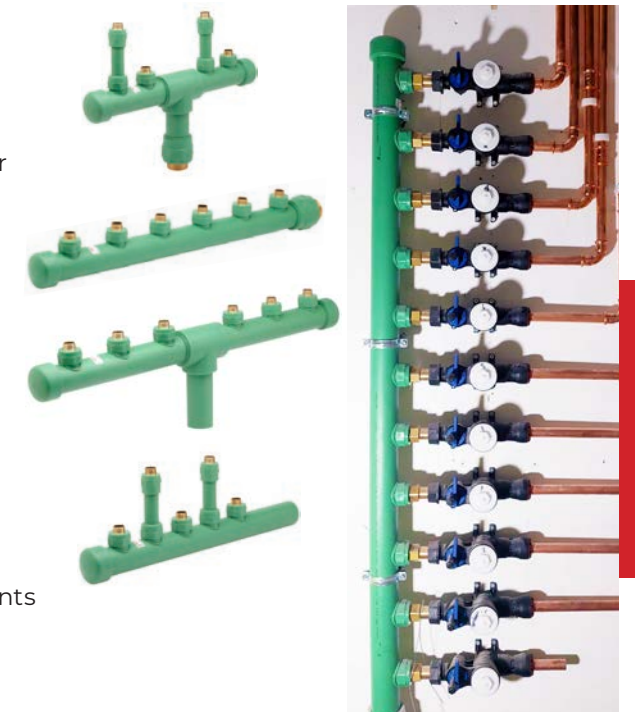

MCP For single meter connection	Colour	Product Code
MCP 25mm PE x 15mm Cu/PB/PEX		PNMCP2515
MCP 25mm PE x 22mm Cu/PB/PEX		PNMCP2522

MCP For single meter connection	Colour	Product Code
MCP 22mm Cu/PB/PEX x 22mm Cu/PB/PEX		PNMCP2222

MCP For single meter connection	Colour	Product Code
MCP 25mm Barrier x 22mm Cu/PB/PEX		PNMCPB2522

PLASSON® Multiport Manifolds

The PLASSON Multiport Manifold system is designed to connect incoming water mains and enable separation into individual supply pipes for connection of multiple dwellings.

An extensive range of one piece construction manifolds are available with between 2 and 16 outlets. There are two options for connecting the incoming supply, and outlets at either 130mm centres, allowing meter faces to line up, or 90mm centres alternately staggered, both meeting the water utility companies installation requirements for water meters.

- One piece construction from PP-RCT
- 3 outlet to 16 outlet ports from 63mm header
- End Supply and Centre Supply options
- Plain end for connection with PLASSON fitting or 2" MI BSP connection
- 130mm straight or 90mm staggered centres to allow meter installation position as per Water Utility company requirements
- Specifically designed to work with the PLASSON MCP Meter connection point
- Available with or without drain port

PLASSON